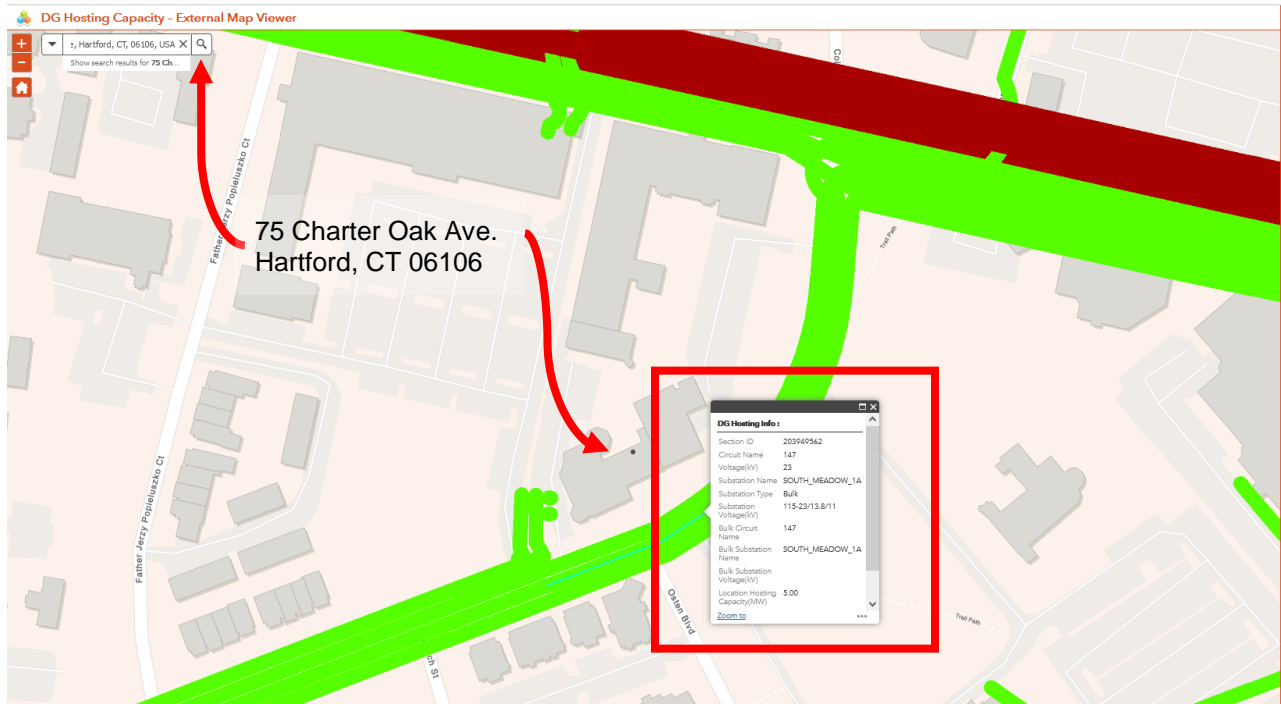

Interim Process to Determine Grid-Edge Status (Eversource Only)

2/7/22

1. Enter the site address in Eversource's **DG Hosting Capacity Map** ([link](#)).
Ex: 75 Charter Oak Ave., Hartford, CT 06106

2. Find the **Circuit Name** by clicking the closest colored line surrounding the address. The color of the line is not related to its Grid Edge status.

3. Find the site's ZIP Code and search for your site's **Circuit Name** on the **Grid Edge Map ZIP Code Table** (link) to determine if the circuit is on the Grid Edge.

Zip Code	Circuit
06106	307M1
06106	399B1
06106	399B2
06111	7L82
06114	335B1

For the address in this example (75 Charter Oak Ave., Hartford, CT 06106), the Circuit Name (147) is not listed. This site is not Grid-Edge.