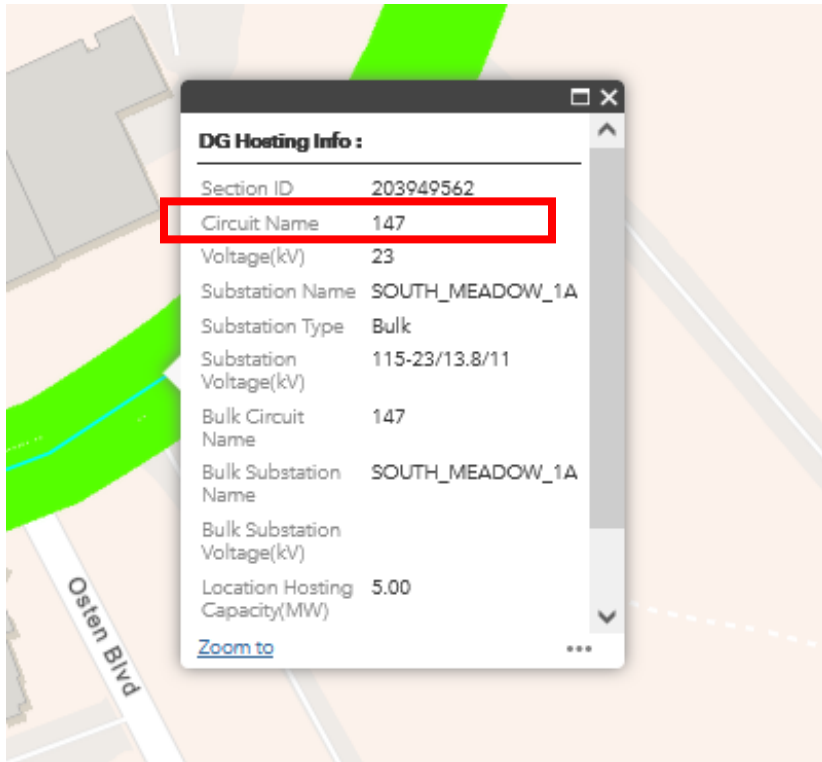

Interim Process to Determine Grid-Edge Status (Eversource Only)

2/7/22

1. Enter the site address in Eversource's **DG Hosting Capacity Map** ([link](#)).
Ex: 75 Charter Oak Ave., Hartford, CT 06106

2. Find the **Circuit Name** by clicking the closest colored line surrounding the address. The color of the line is not related to its Grid Edge status.

3. Find the site's ZIP Code and search for your site's **Circuit Name** on the **Grid Edge Map ZIP Code Table** (link) to determine if the circuit is on the Grid Edge.

Zip Code	Circuit
06106	307M1
06106	399B1
06106	399B2
06111	7L82
06114	335B1

For the address in this example (75 Charter Oak Ave., Hartford, CT 06106), the Circuit Name (147) is not listed. This site is not Grid-Edge.